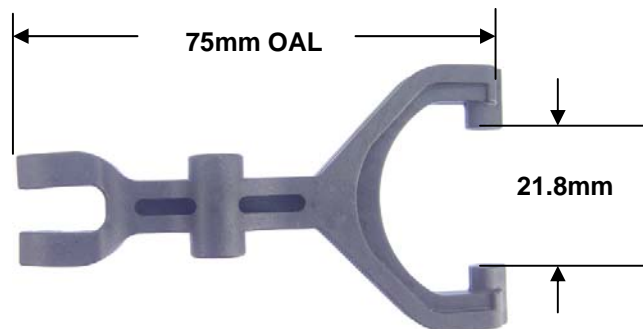

Metro# 55-94001

OEM numbers:

Valeo FS14N1

Hyundai