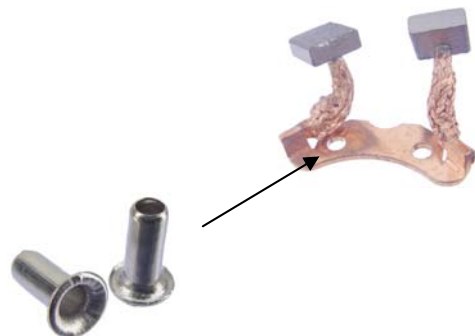

Metro# 69-85101

This is to repair the broken Brush Holder Locating Pin.
For Lester 17816, 17844, 17870, 17959 use.
Kit Components:

- Pin-Plastic
- Spring-Pin
- Washer-Pin
- Contact Disc-Pin

Metro# 71-85101

Seal-Terminal Post

Lester 17870 etc

Metro# 69-85100

Brush Holder for Mitsuba PMGR

Lester 17870 etc

Metro# 69-85105

Rivet-Brush Field

- Manufacturers and suppliers name and their part numbers are for information purposes only.