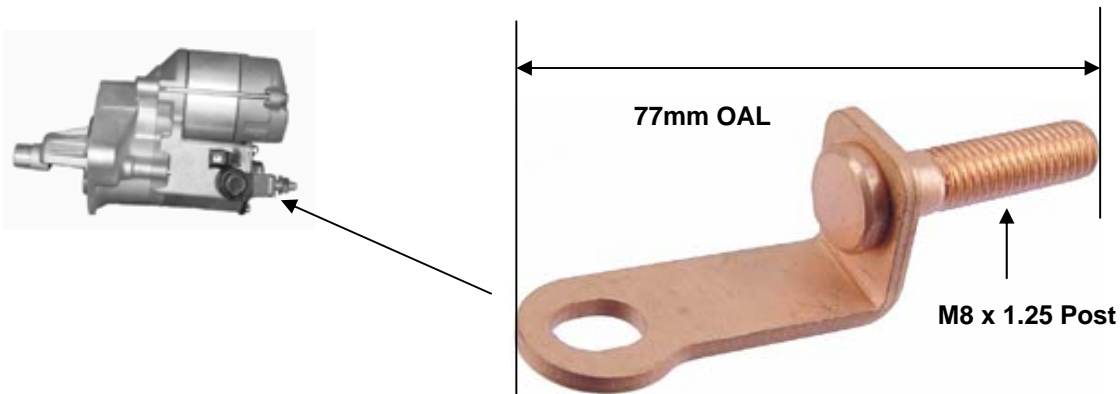

Metro Auto Industrial, Inc.

2128 Pomona Blvd., Pomona, CA 91768, USA
Tel: 1-800-263-8761 Fax: 1-800-799-0838
www.metroautoinc.com

No. 139

NEW ITEM INTRODUCE

Terminal Extension For Denso OSGR Starters

Metro# 76-82218
Terminal Extension
Denso OSGR Starters
Chrysler and Dodge type use
Lester: 17460, 18273 etc.....

This is giving more longer length for the nut, wire and cable.
Special good for Denso OSGR Chrysler & Dodge high
performance starter use.

Metro# 76-82218
Modify
M8 x 1.25
77mm OAL

Metro# 76-82128
OE type
M8 x 1.25
63mm OAL