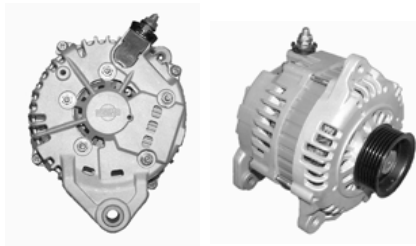

Metro Auto Industrial, Inc.

2128 Pomona Blvd., Pomona, CA 91768, USA
Tel: 1-800-263-8761 Fax: 1-800-799-0838
www.metroautoinc.com
info@metroautoinc.com

Lester 13639

REMAN

Hitachi 13639 Key Repair Parts !!

No.145

21-81029 DE Housing Size: 139mm Stator O Lester: 13612, 13639, 13657, 13940 Ref:	42-81011 Insulator (Internal) 8mm ID x 27mm OD Lester: 13612, 13636, 13639, 13640, 13641, 13642, 13644, 13645, 13657, 13712, 13713, 13760, 13778, 13788 Ref: 42-81310	42-81010H Insulator (External) 8mm ID x 27mm OI Lester: 13612, 13636, 13639, 13640, 13641, 13642, 13644, 13657, 13712, 13713, 13760, 13778 Ref: 42-81311
22-81029 SRE Housing Size: 139mm Stator ( ) Lester: 13639, 13657, 13901 Ref:	Coming Soon !! 46-82171 Baffle Lester: 13612, 13639, 13826, 13940.. more Ref:	39-81003 Brush Holder Assy Size: 139mm Stator OD Lester: 13612, 13639, 13641, 13642, 13645, 13712, 13744, 13757, 13775 Ref: 39-8118
24-229Y Pulley, 6 Groove Size: 17mm x 62mm OD 21mm Belt Lester: 13612, 13638, 13639, 13657, 13713, 13724 Ref: 24-81104	46-82026 Bearing Retainer Size: 26mm ID Lester: 13639 Ref:	35-81027-1 Regulator 12V, S-L Terminal 119mm OD Lester: 13612, 13639, 13712 Ref: 35-8127, IH766
Coming Soon !! 27-81011H Stator, 12V, 110 Amp 107.7mm ID X 139mm OD 29mm Thickness Lester: 13639, 13712 Ref: 27-8117	Coming Soon !! 30-81002H Rotor, 12V, 110 Amp 107.7mm OD 143mm OAL Lester: 13639, 13657, 13712, 13724 Ref: 28-8105	Coming Soon !! 31-81042-1 Rectifier M6x1.0 Post 119mm OD Lester: 13612, 13639, 13712 Ref: 31-8142, IHR733

* Manufacturers and supplier's names and their part numbers are for information purposes only.

** All sweep sale items are sale to last, no back order accepted.