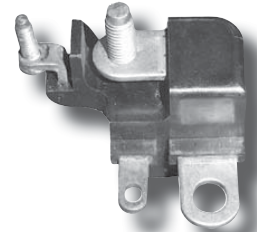

Batt. Term. M8 x 1.25

Switch Term. M4 x 0.7

Lester 17084

Ref **76-82558**

Note: Cover use 72-82105

76-82154

Denso OSGR Starter

1.4kw

Batt. Term. M8 x 1.25

Switch Term. M5 x 0.8

OE# 053480-7350

Lester 17466, 17549

Ref **76-82568**

Note: Cover use 72-82105

76-82195

Denso OSGR Starter

1.8kw

M8 x 1.25 Post, 80MM OAL

Lester 17665

Ref

Note:

76-82218

Denso OSGR Starter

1.4kw

M8 x 1.25 Post, 77mm OAL

Lester

Ref

Note: This is modify size

76-82216

Denso OSGR Starter

1.2kw

M8 x 1.25 Post,