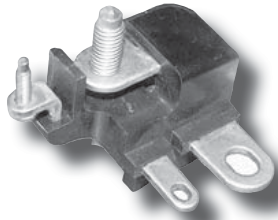

Metro Auto Industrial Inc.

Toll Free: (800)263-8761
www.metroautoinc.com

Fax: (909)629-2721
info@metroautoinc.com

No.221

TERMINAL EXTENSION DENSO OSGR STARTER

76-82115

Denso OSGR Starter

1.4kw

Batt. Term. M8 x 1.25

Switch Term. M4 x 0.7

Lester 17084

Ref **76-82558**

Note: Cover use 72-82105

76-82154

Denso OSGR Starter

1.4kw

Batt. Term. M8 x 1.25

Switch Term. M5 x 0.8

OE# 053480-7350

Lester 17466, 17549

Ref **76-82568**

Note: Cover use 72-82105

76-82195

Denso OSGR Starter