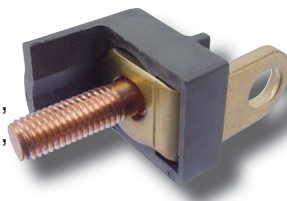

76-82516

Denso OSGR Starter

3.0kw-7.8kw

M12 x 1.75, 42.75mm L

Lester 18018, 18457, 18509,
18566, 18567, 18568, 19501,
19502, 19503, 19851, 19852

Ref

Note:

76-82516-M10

Denso OSGR Starter

1.4kw

M10 x 1.50, 42.75mm L

Lester 16651

Ref

Note: Similar to 76-82516, but
76-82516 is M12