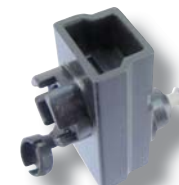

Lester: 16248, 16251, 16578, 16585, 16769, 17199, 17385, 17393 ... more

Ref:

Note: Used w/66-82108 Relay Contact

66-82108
Relay Contact

76-82520

Switch Terminal

Denso OSGR

M5 x 0.8, 40mm L

11.2mm Neck OD

Replace: 053480-7990

Lester: 18018, 18454, 18455, 18457, 18458, 18566, 18567, 18568, 18569, 18993, 19847, 19852, 19871, 19872

Ref:

Note:

76-82521

Switch Terminal

Denso OSGR